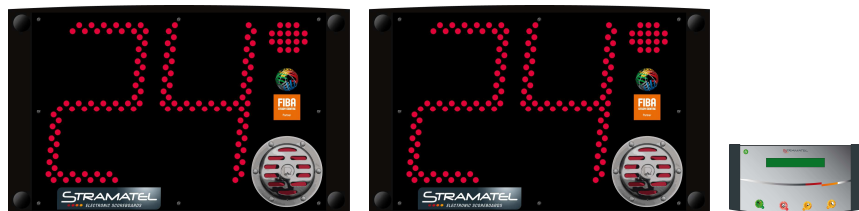

MULTISPORT SHOT-CLOCKS Readability 100 m

BASKET BALL

SCX 24 Autonom outdoor

(non contractual picture)

Composition

- 2 electronic display boards
- 1 control console
- 1 carrying case for control console
- 2 main cables
- 2 polycarbonate stands (Floor installation)
- Operating and installation instructions

Description

- **Use :** Outdoor
- **Transmission :** Radio (868 MHz) or Cable – works independently from main scoreboard
- **Readability :** 100m, angle >160°
- **Dimensions :** 500 x 300 x 65 mm
- **Weight :** 2,5 kg per unit
- **Power supply :** 230V / 50-60Hz
- **Power consumed:** 30 VA
- **Protection :** Unbreakable matte polycarbonate front face (DIN 18032-3)
- **Integrated Horn:** 96dB at 1m
- **Mains cable:** 2 x 25 m – Type: 230V, 3G, 0.75 mm²
- **Transmission cable :** for cable controlled model

Display functions

- **24/14 second attack timer:** 2 red LED digits (23 cm) per display
- **Timer Stop:** 1 red LED dots (5 cm) per display

Control consoles

1. **1 console:** (340 x 175 x 60 mm) with LCD screen
   - **1 charger (radio):** Hold the consoles in charge when there are not in use. (Autonomy max 16 h)
   - **1 carrying case:** for control console (360 x 260 x 90 mm)
2. **WORK INDEPENDANTLY FROM A MAIN SCOREBOARD**

Options

- **Installation support frame** (for installation behind the Basket Ball Backboards)
- **Led Strip:** Electric light to be installed behind the backboard, connected with the 24 second shot clocks, synchronised with the main timer to light up at the end of each period